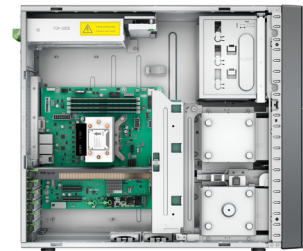

## Fujitsu PRIMERGY TX1330 M6 server 480 GB Tore Intel Xeon E E-2468 2,6 GHz 64 GB DDR5-SDRAM 500 W

**Brand :** Fujitsu

**Product family:** PRIMERGY

**Product code:** SAG:TX1330M6-MXT

**Product name :** TX1330 M6

Fujitsu PRIMERGY TX1330 M6. Pamilya ng processor: Intel Xeon E, Prikwensiya ng processor: 2,6 GHz, Modelo ng processor: E-2468. Panloob na memory: 64 GB, Uri ng panloob na memory: DDR5-SDRAM, Layout ng memory (mga puwang x laki): 4 x 16 GB. Kabuuang kapasidad ng storage: 480 GB. LAN ng ethernet. Supply ng kuryente: 500 W. Uri ng chassis: Tore

<b>Processor</b>		<b>Network</b>	
Processor manufacturer *	Intel	Ethernet interface type	Gigabit Ethernet
Processor family *	Intel Xeon E	<b>Ports &amp; interfaces</b>	
Processor model *	E-2468	Ethernet LAN (RJ-45) ports *	2
Processor frequency *	2.6 GHz	USB 3.2 Gen 1 (3.1 Gen 1) Type-A ports quantity	7
Processor boost frequency	5.2 GHz	VGA (D-Sub) ports quantity	1
Performance cores	8	<b>Design</b>	
Processor cores	8	Chassis type *	Tower
Processor cache	24 MB	Product colour	Black, Red
Motherboard chipset	Intel C266	<b>Performance</b>	
<b>Memory</b>		Trusted Platform Module (TPM)	✓
Internal memory *	64 GB	Trusted Platform Module (TPM) version	2.0
Internal memory type *	DDR5-SDRAM	<b>Software</b>	
Memory slots	4x DIMM	Operating system installed *	✗
ECC	✓	<b>Power</b>	
Memory clock speed	4800 MHz	Power supply *	500 W
Memory layout (slots x size)	4 x 16 GB	Number of main power supplies	2
<b>Storage</b>		<b>Operational conditions</b>	
Total storage capacity *	480 GB	Operating temperature (T-T)	5 - 45 °C
Number of SSDs installed	2	Operating relative humidity (H-H)	8 - 85%
SSD capacity	480 GB	<b>Weight &amp; dimensions</b>	
SSD interface	SATA III	Width	551 mm
SSD size	3.5"	Depth	448 mm
RAID support *	✓		
RAID levels	0, 1, 10		
Optical drive type *	✗		